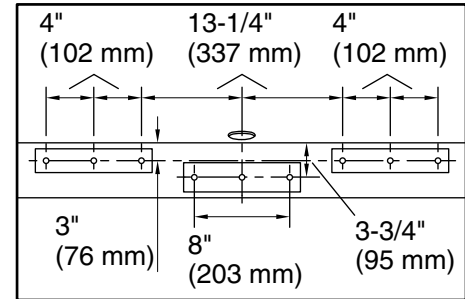

Available Colors/Finishes

Color tiles intended for reference only.

Color	Code	Description
-------	------	-------------

	0	White
	96	Biscuit

No change in measurements if connected with drain illustrated. (K-37386)

□ Recommended Faucet Location

Recommended Faucet Hole Location

Technical Information

All product dimensions are nominal.

Installation:	Freestanding
Drain location:	Center
Basin area, bottom:	39-5/8" x 23-5/8" (1006 mm x 599 mm)
Basin area, top:	49-9/16" x 25-1/2" (1259 mm x 648 mm)
Weight:	170 lbs (77.1 kg)
Minimum floor load:	49.8 lbs/ft ² (243.1 kg/m ²)
Water depth:	16" (406 mm)
Water capacity:	60 gal (227.1 L)
Template:	Footprint, 1364288, not required, not included