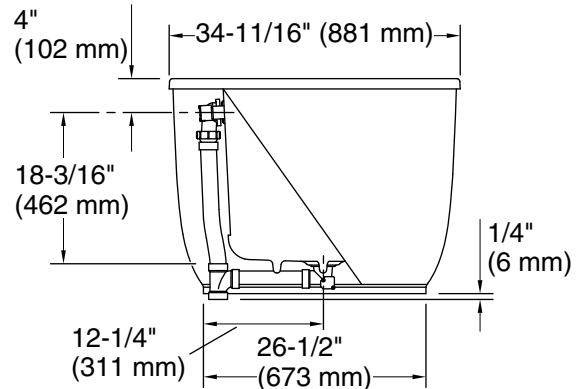

Features

- Freestanding design creates a striking focal point in your bathing area.
- Oval basin creates a spacious bathing experience.
- Integral lumbar support on both ends.
- 16" (406.4 mm) bathing depth offers a deep soaking experience.
- Wide deck along one side simplifies installation and provides support for getting in and out of bath.
- Fluted shroud.
- Textured bottom surface.
- Center drain.

Available Colors/Finishes

Color tiles intended for reference only.

Color	Code	Description
-------	------	-------------

	0	White
	96	Biscuit

No change in measurements if connected with drain illustrated. (K-37386)

□ Recommended Faucet Location

Recommended Faucet Hole Location

Technical Information

All product dimensions are nominal.

Installation:	Freestanding
Drain location:	Center
Basin area, bottom:	39-5/8" x 23-5/8" (1006 mm x 599 mm)
Basin area, top:	49-9/16" x 25-1/2" (1259 mm x 648 mm)
Weight:	170 lbs (77.1 kg)
Minimum floor load:	49.8 lbs/ft ² (243.1 kg/m ²)
Water depth:	16" (406 mm)
Water capacity:	60 gal (227.1 L)
Template:	Footprint, 1364288, not required, not included

Notes

Measure your actual product for rough-in details.

Install this product according to the installation instructions.

The hot water supply should be 70% of the capacity of the bath or greater. Installations will vary.