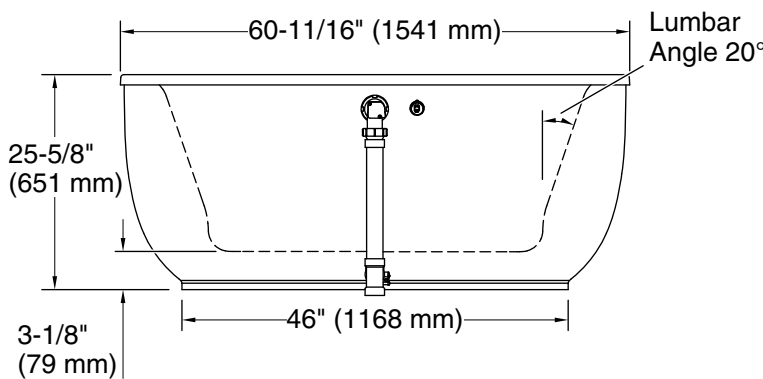

Features

- Freestanding design creates a striking focal point in your bathing area.
- Oval basin creates a spacious bathing experience.
- Integral lumbar support on both ends.
- 16" (406.4 mm) bathing depth offers a deep soaking experience.
- Wide deck along one side simplifies installation and provides support for getting in and out of bath.
- Fluted shroud.
- Textured bottom surface.
- Center drain.

Available Colors/Finishes

Color tiles intended for reference only.

Color	Code	Description
-------	------	-------------

	0	White
	96	Biscuit

No change in measurements if connected with drain illustrated. (K-37386)

□ Recommended Faucet Location

Recommended Faucet Hole Location

Technical Information

All product dimensions are nominal.

Installation:	Freestanding
Drain location:	Center
Basin area, bottom:	39-5/8" x 23-5/8" (1006 mm x 599 mm)
Basin area, top:	49-9/16" x 25-1/2" (1259 mm x 648 mm)
Weight:	170 lbs (77.1 kg)
Minimum floor load:	49.8 lbs/ft ² (243.1 kg/m ²)
Water depth:	16" (406 mm)
Water capacity:	60 gal (227.1 L)
Template:	Footprint, 1364288, not required, not included