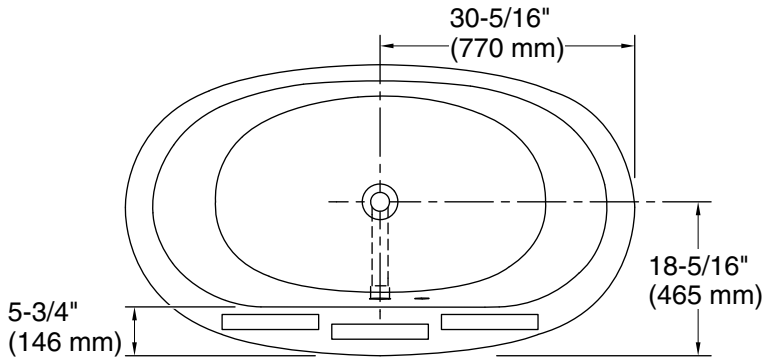

Features

- Freestanding design creates a striking focal point in your bathing area.
- Oval basin creates a spacious bathing experience.
- Integral lumbar support on both ends.
- 16" (406.4 mm) bathing depth offers a deep soaking experience.
- Wide deck along one side simplifies installation and provides support for getting in and out of bath.
- Fluted shroud.
- Textured bottom surface.
- Center drain.

Available Colors/Finishes

Color tiles intended for reference only.

Color	Code	Description
-------	------	-------------

	0	White
	96	Biscuit

No change in measurements if connected with drain illustrated. (K-37386)

□ Recommended Faucet Location

Recommended Faucet Hole Location

Technical Information

All product dimensions are nominal.

Installation:	Freestanding
Drain location:	Center
Basin area, bottom:	39-5/8" x 23-5/8" (1006 mm x 599 mm)
Basin area, top:	49-9/16" x 25-1/2" (1259 mm x 648 mm)
Weight:	170 lbs (77.1 kg)
Minimum floor load:	49.8 lbs/ft ² (243.1 kg/m ²)
Water depth:	16" (406 mm)
Water capacity:	60 gal (227.1 L)
Template:	Footprint, 1364288, not required, not included